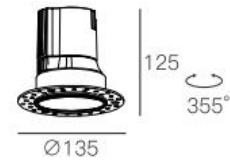

Trimless LED Downlight 20W

LED Downlight-COB

Model No.:SL-XQ210520 02

Version: V1.0

Date: June15th,2020

Ø100-105

Features

- Downlights Trim Hide In Ceiling ,Elegant Looks For Modern Decoration Style.
- Optical Flexibility 15/24/36/50 Degree Beam Angle.
- Interchangeable Reflector In Various Finishing.
- Modular Design, Pre Build-In Frame,It Is Easy For Debugging And Maintenance.
- High Quality Aluminum Heat Sink With Excellent Thermal Dissipation.
- Ra90/95 High Color Rendering Is More Realistic, Restores The True Color Of The Subject.
- CCT Range 2700K/3000K/3500K/4000K/5000K/5500K.
- Constant Current Driver Output With Flicker Free,Led Driver Efficiency 85-90%.
- Supporting To Triac Dimming, 0/1-10V And Dali Dimming .
- 3 Years Warranty.

Application:

Widely Use In Commercial And Residential Lighting, Like Hotels, Villa,Culbs, Restaurants, Offices, Shops And Home, Etc

Luminaire Specification

Height	H 125mm
Bezel	Ø 135mm
Hole cut-out	Ø 105mm
Luminaire material	Aluminium
IP Rating	IP20/44

LED Specification

LED	COB Luminus
Power	20W
CRI	Ra90
CCT	2700K, 3000K,3500K,4000K,5000K
Lumen	1500lm
Beam angle	15°/24°/36°/50°
Drive current	DC500mA,36V
Input voltage	AC220~240V/50-60Hz
Accessories	Honeycomb