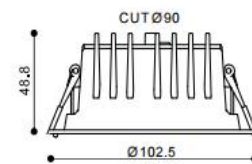

#### Features

- Family Design Total 4 Different Sizes With Wattage From 8W To 30W.
- Sand White Or Sand Black Color Lamp Body Surface Treatment.
- Interchangeable Secondary Reflector Finish Chrome Or Darken Nickel.
- High Transmittance Optic Lens, Optical Flexibility 15/24/36/60 Degree Beam Angle
- High Quality Aluminum Heat Sink With Excellent Thermal Dissipation.
- Ra90 High Color Rendering Is More Realistic, Restores The True Color Of The Subject.
- CCT Range 2700K/3000K/3500K/4000K/5000K/5500K .
- Constant Current Driver Output With Flicker Free, Led Driver Efficiency 85-90% .
- Supporting To Triac Dimming, 0/1-10V And DALI Dimming .
- 3 Years Warranty.

#### Luminaire Specification

Height	H 48.8 mm
Bezel	Ø 102.5 mm
Hole cut-out	Ø 90 mm
Luminaire material	Aluminium
IP Rating	IP20